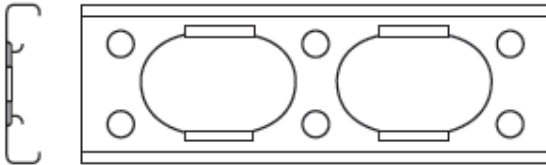

IBP is a Coast to Coast National Steel Stud Manufacturer serviced by two divisions – Fusion BP (East) and Steelform (West). IBP manufactures the UltraBond composite floor system, DeltaStud, Composite DeltaStud, MegaJoist, and a complete line of conventional LSF stud, track, joist & accessories.

MegaJoist

**Stamped openings
make it easy to route all
services.**

www.imperialbp.ca

www.imperialbp.ca